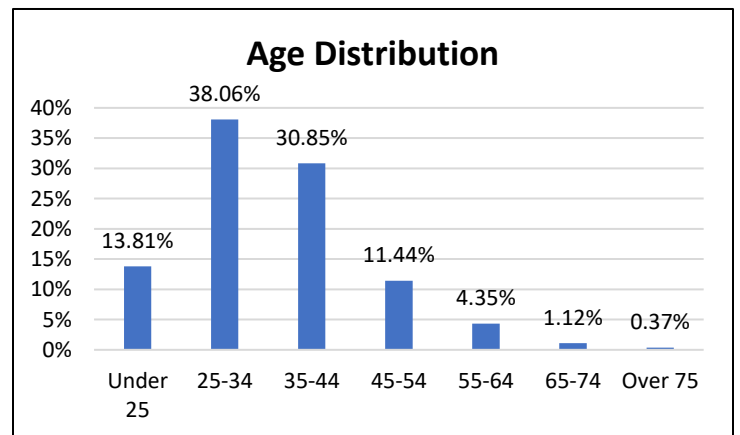

Pretrial Services Weekly Report

Electronic Monitoring Population Demographics 9/29/2023

Curfew Only population:	898
Bischof Law Only population:	754
Cases with Curfew and Bischof Law Supervision*	50

Curfew

Bischof Law

* 50 individuals are supervised under Curfew and Bischof Law. These individuals are reflected in both the Curfew and Bischof Law graphs