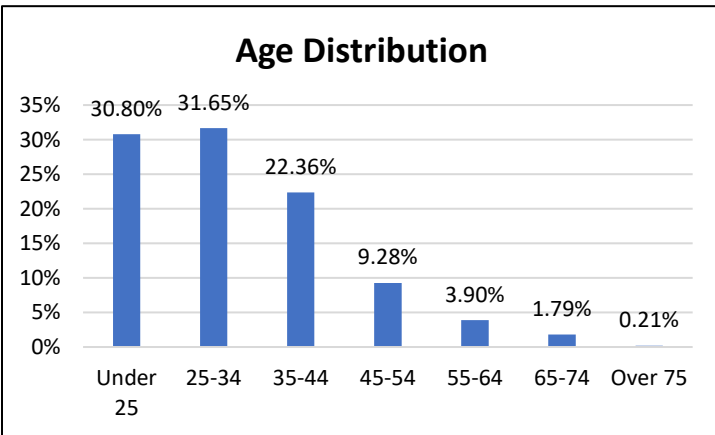

Pretrial Services Weekly Report

Electronic Monitoring Population Demographics 9/29/2023

Curfew Only population:	898
Bischof Law Only population:	754
Cases with Curfew and Bischof Law Supervision*	50

Curfew

Bischof Law

* 50 individuals are supervised under Curfew and Bischof Law. These individuals are reflected in both the Curfew and Bischof Law graphs