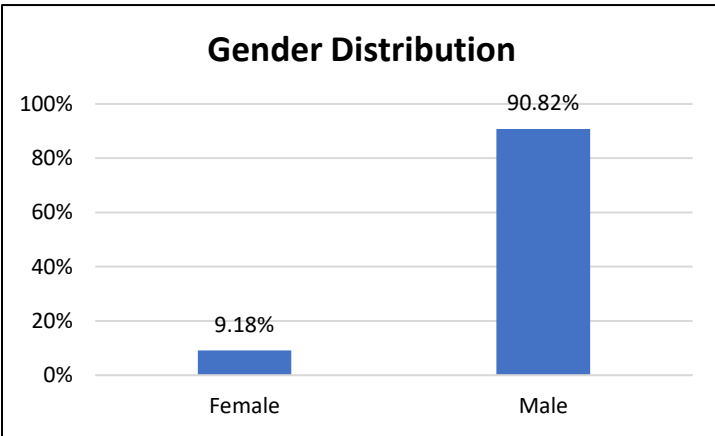

Pretrial Services Weekly Report

Electronic Monitoring Population Demographics 9/29/2023

Curfew Only population:	898
Bischof Law Only population:	754
Cases with Curfew and Bischof Law Supervision*	50

Curfew

Bischof Law

* 50 individuals are supervised under Curfew and Bischof Law. These individuals are reflected in both the Curfew and Bischof Law graphs