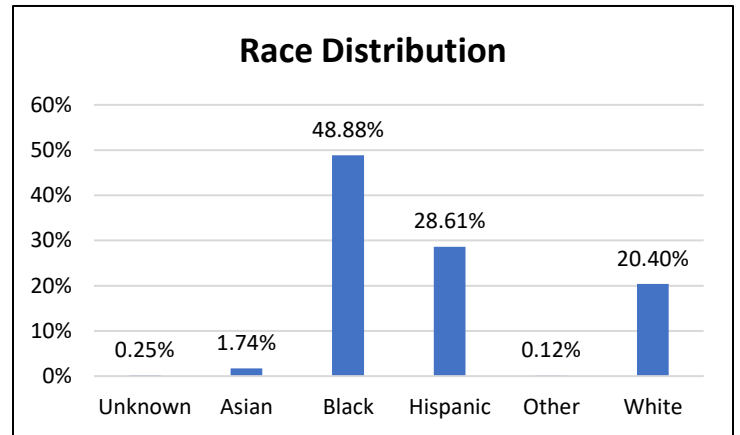

Pretrial Services Weekly Report

Electronic Monitoring Population Demographics 9/29/2023

Curfew Only population:	898
Bischof Law Only population:	754
Cases with Curfew and Bischof Law Supervision*	50

Curfew

Bischof Law

* 50 individuals are supervised under Curfew and Bischof Law. These individuals are reflected in both the Curfew and Bischof Law graphs