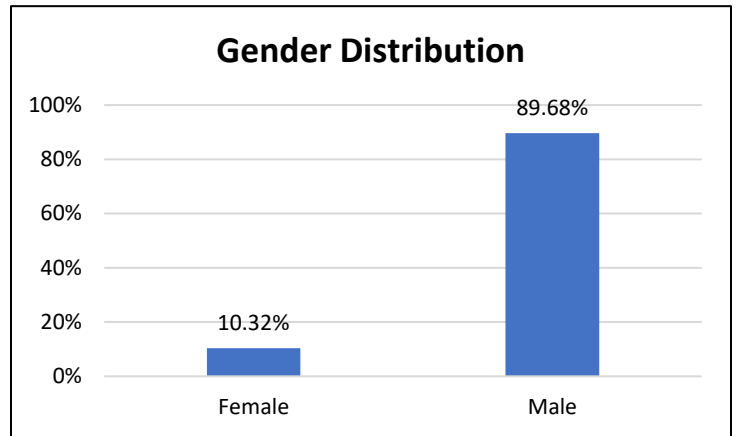

Pretrial Services Weekly Report

Electronic Monitoring Population Demographics 9/29/2023

Curfew Only population:	898
Bischof Law Only population:	754
Cases with Curfew and Bischof Law Supervision*	50

Curfew

Bischof Law

* 50 individuals are supervised under Curfew and Bischof Law. These individuals are reflected in both the Curfew and Bischof Law graphs