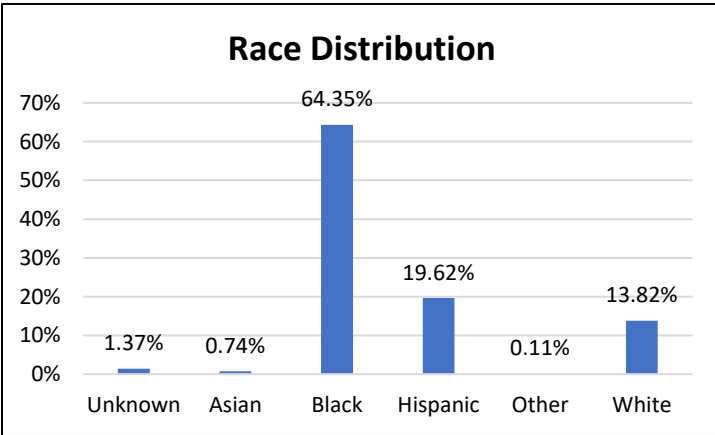

Pretrial Services Weekly Report

Electronic Monitoring Population Demographics 9/29/2023

Curfew Only population:	898
Bischof Law Only population:	754
Cases with Curfew and Bischof Law Supervision*	50

Curfew

Bischof Law

* 50 individuals are supervised under Curfew and Bischof Law. These individuals are reflected in both the Curfew and Bischof Law graphs